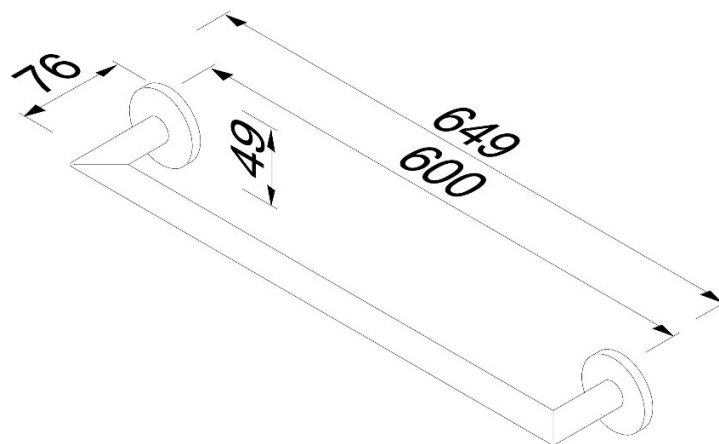

Brand : Geesa, Netherlands
Name : NEMOX Towel rail
Item Code : 6507-0960
Designer :
Color / Finish: Brushed black
Dimensions : Overall (LxWxH in cm)
60 x 7.6 x 4.9

Product info:

Flushing of pipe must be done before fittings are installed. Failure to do so voids the warranty.
Follow cleaning instructions and avoid using any harmful chemicals.
All information is for reference only. Installation shall always be based on the specs provided with actual delivered items.
For more info, visit www.kuysen.com